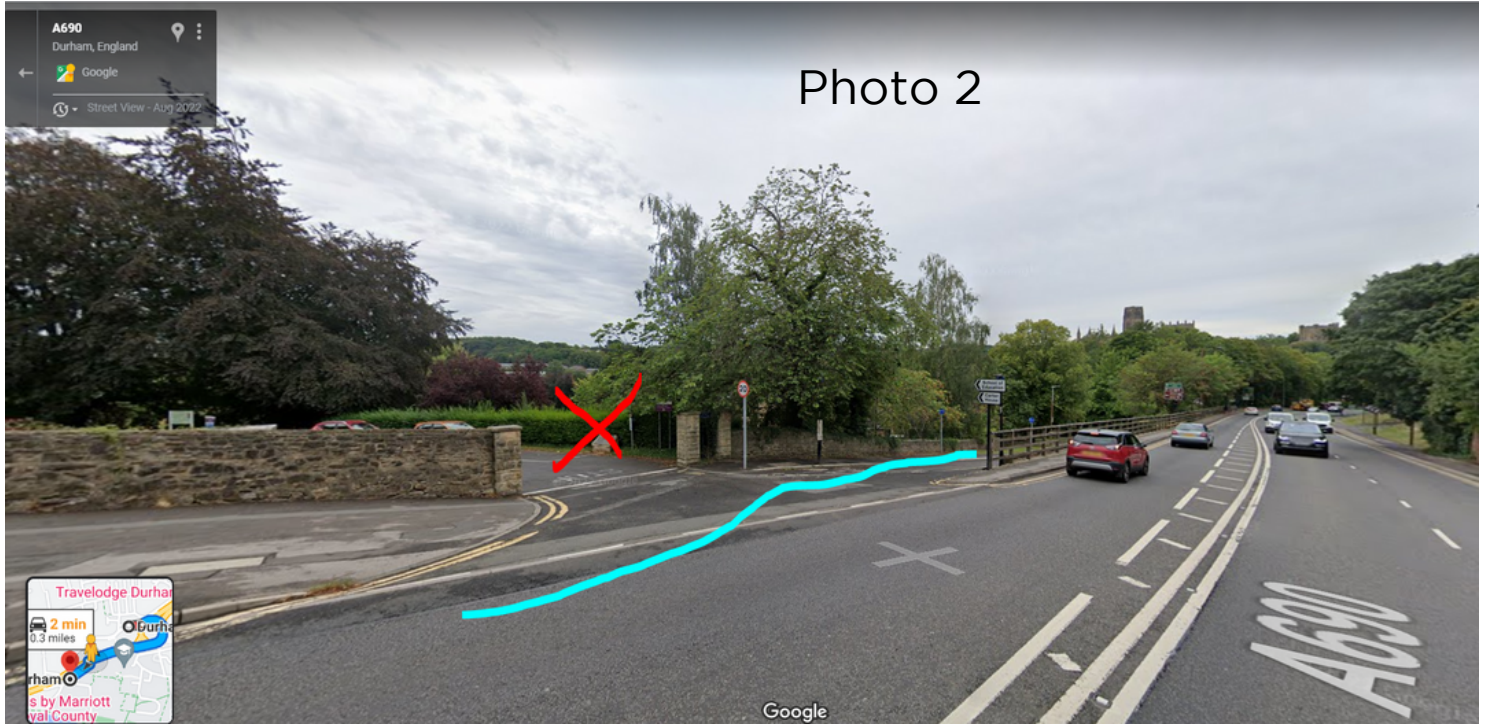

From the Gilesgate roundabout follow the main road (A690). Stay in the inside lane and take the 1st **main** exit.

Do NOT take the turning in photo 1

Photo 2 shows the exit to take in blue, but do not go into the first car park!

Continue down Pelaw Leazes Lane - shown in photo 3

Pick up in the green circle area (DO NOT TURN INTO CAR PARK) shown in photo 4

Continue along the road and **safely** re-join the main road following the blue path in photo 5